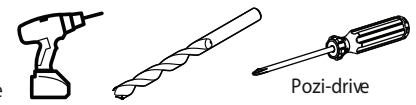

**FLEXSON**

ACCESSORIES FOR SONOS

**E300-ACM**

<b>A</b>	<b>B</b>	<b>C</b>	<b>D</b>	<b>E</b>	<b>F</b>	<b>G</b>	<b>H</b>	<b>I</b>	
									
x4	x4	x1	x1	x1	x2	x3	x2	x2	2mm/3mm/4mm X1

EN Also required  
 FR Également requis  
 DE Ebenfalls benötigt  
 ES También se requiere

- !**
- A** Plastic Wall Plug (8mm Fixing Hole 40mm Long)
  - B** 5mm x 50 Long Fully Threaded Pan Headed Pozzi Drive Screw
  - C** Safety / Security Cable
  - D** M5 Flat Washer
  - E** M5 10mm Button Head Hex Drive Screw / Bolt
  - F** M5 x 12mm Countersunk Head Hex-drive Screw / Bolt
  - G** M4 6mm Hex Drive Grub/Set Screw
  - H** M5 x 20mm Countersunk Head Hex-drive Screw / Bolt
  - I** M6 x 20mm Countersunk Head Hex-drive Screw / Bolt
  - 2mm / 3mm / 4mm Hex Key Wrench