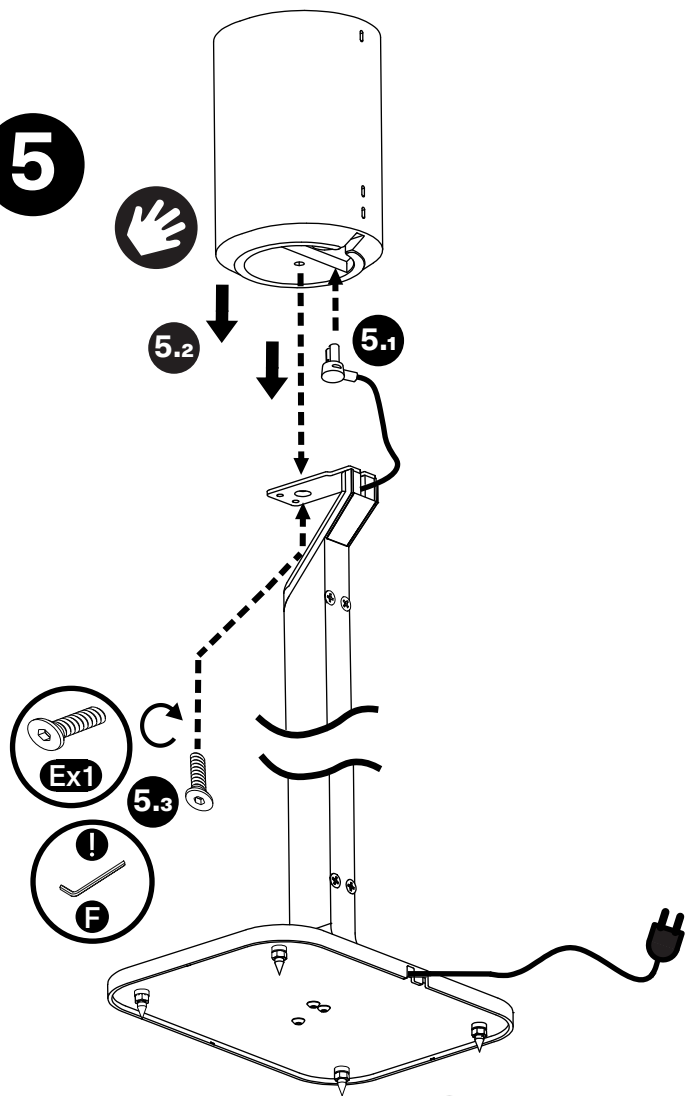

A  x3	B  x4	C  x4	D  x4	E  x1	F  x1
--	--	--	--	--	--

4

5

6

!

	A	M5 12mm Button Head Hex Drive Screw / Bolt
	B	M6 Metal Leg (Longer Version)
	C	M6 Nut
	D	M6 Plastic + Rubber Leg
	E	M5 12mm Countersunk Head Hex Drive Screw / Bolt
	F	3mm Hex Key Wrench
PRE-INSTALLED		
	G	M5 12mm Countersunk Head Hex Drive Screw / Bolt (2 NOS)
	H	M5 10mm Countersunk Head Hex Drive Screw / Bolt (4 NOS)
	I	M4 10mm Countersunk Head Hex Drive Screw / Bolt (6 NOS)
	J	Power Cable