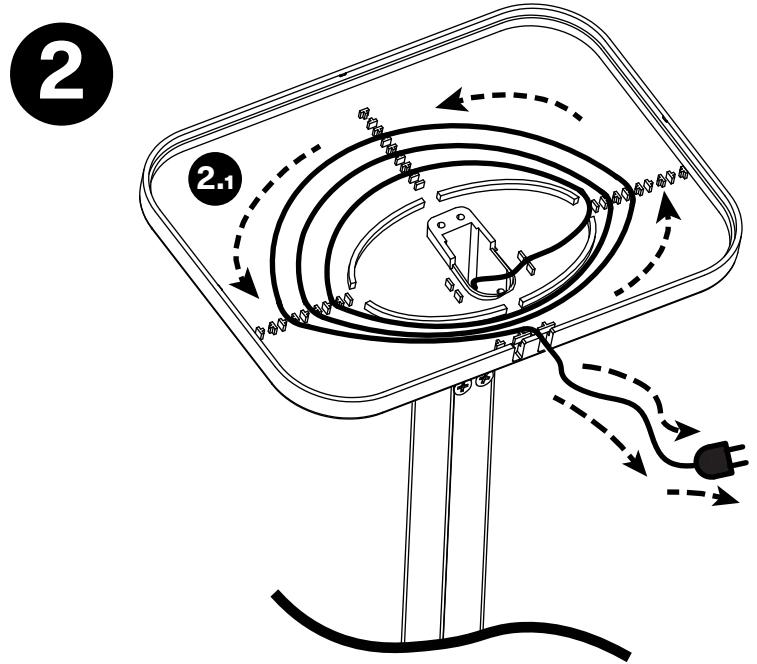

A  x3	B  x4	C  x4	D  x4	E  x1	F  x1
--	--	--	--	--	--

4

5

6

!

	A	M5 12mm Button Head Hex Drive Screw / Bolt
	B	M6 Metal Leg (Longer Version)
	C	M6 Nut
	D	M6 Plastic + Rubber Leg
	E	M5 12mm Countersunk Head Hex Drive Screw / Bolt
	F	3mm Hex Key Wrench
PRE-INSTALLED		
	G	M5 12mm Countersunk Head Hex Drive Screw / Bolt (2 NOS)
	H	M5 10mm Countersunk Head Hex Drive Screw / Bolt (4 NOS)
	I	M4 10mm Countersunk Head Hex Drive Screw / Bolt (6 NOS)
	J	Power Cable