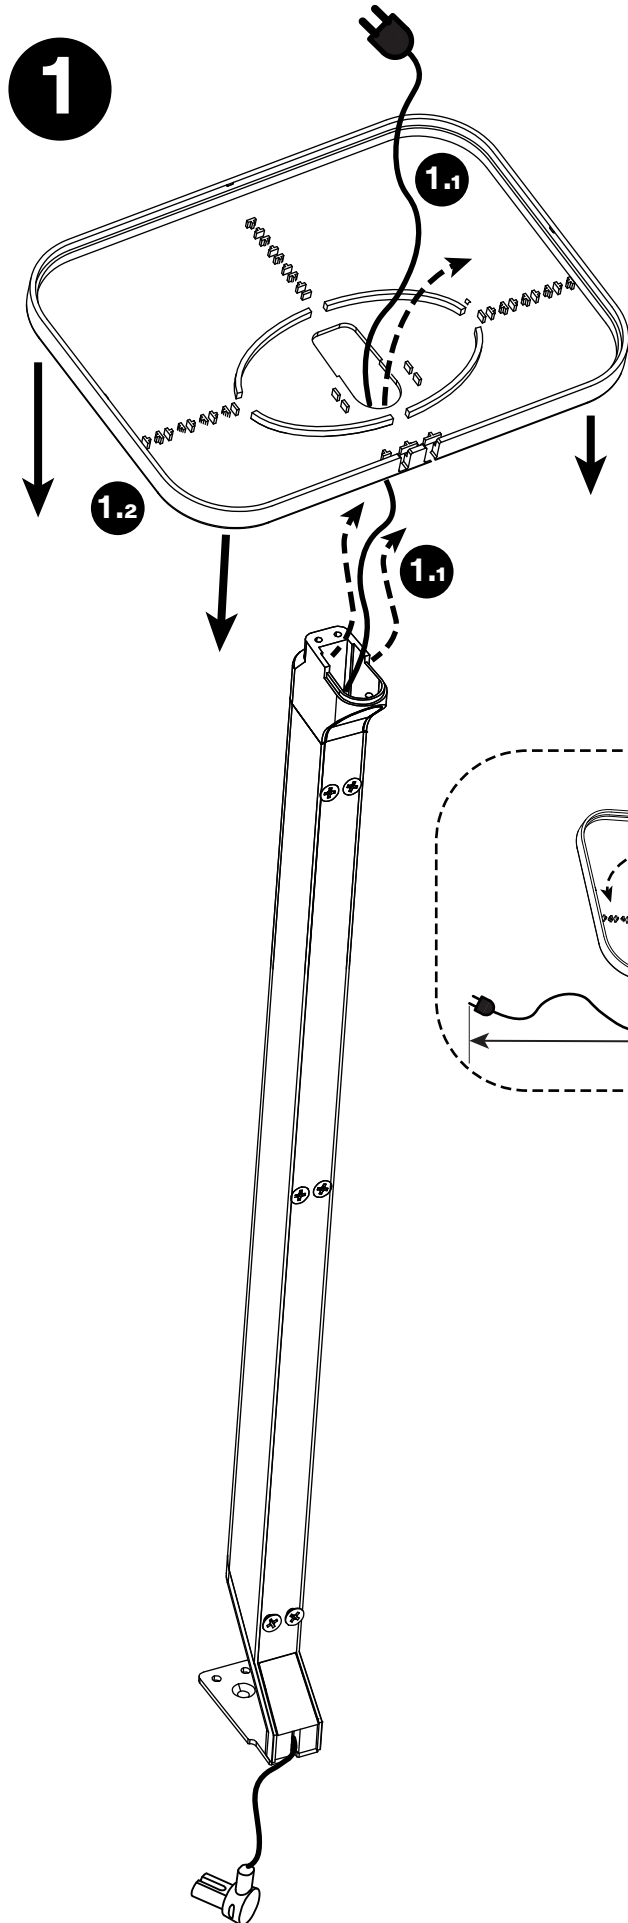

A  x3	B  x4	C  x4	D  x4	E  x1	F  x1
--	--	--	--	--	--

4

5

6

!

	A	M5 12mm Button Head Hex Drive Screw / Bolt
	B	M6 Metal Leg (Longer Version)
	C	M6 Nut
	D	M6 Plastic + Rubber Leg
	E	M5 12mm Countersunk Head Hex Drive Screw / Bolt
	F	3mm Hex Key Wrench
PRE-INSTALLED		
	G	M5 12mm Countersunk Head Hex Drive Screw / Bolt (2 NOS)
	H	M5 10mm Countersunk Head Hex Drive Screw / Bolt (4 NOS)
	I	M4 10mm Countersunk Head Hex Drive Screw / Bolt (6 NOS)
	J	Power Cable