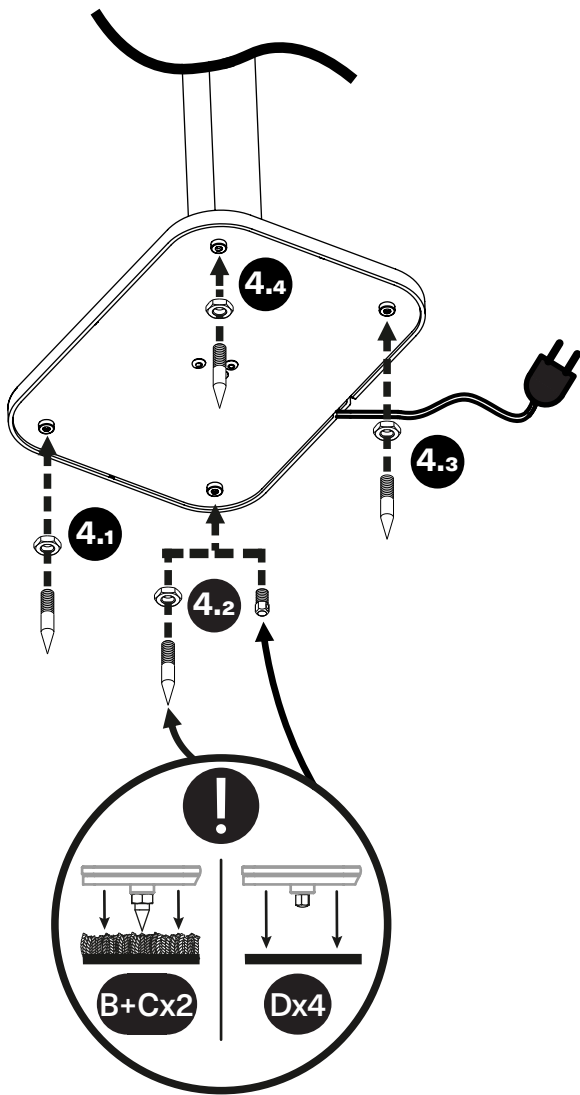

A  x3	B  x4	C  x4	D  x4	E  x1	F  x1
--	--	--	--	--	--

4

5

6

!

	A	M5 12mm Button Head Hex Drive Screw / Bolt
	B	M6 Metal Leg (Longer Version)
	C	M6 Nut
	D	M6 Plastic + Rubber Leg
	E	M5 12mm Countersunk Head Hex Drive Screw / Bolt
	F	3mm Hex Key Wrench
PRE-INSTALLED		
	G	M5 12mm Countersunk Head Hex Drive Screw / Bolt (2 NOS)
	H	M5 10mm Countersunk Head Hex Drive Screw / Bolt (4 NOS)
	I	M4 10mm Countersunk Head Hex Drive Screw / Bolt (6 NOS)
	J	Power Cable