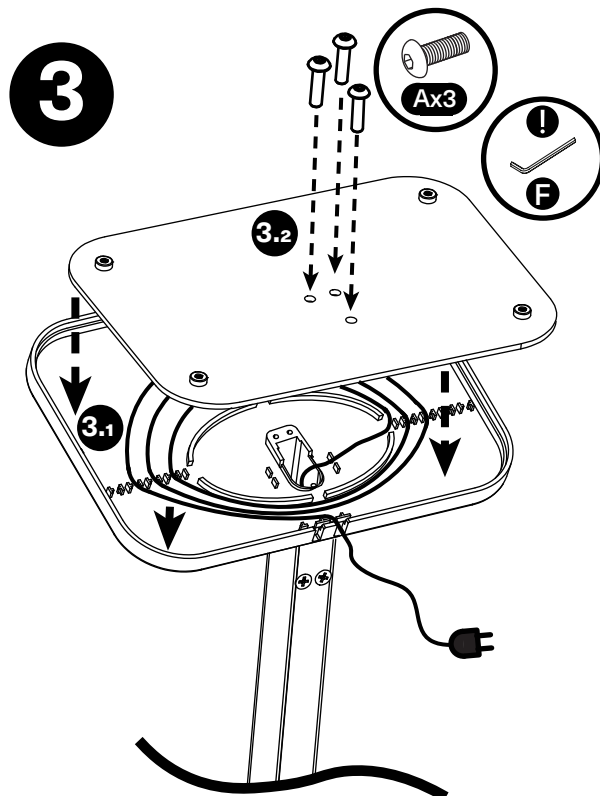

A  x3	B  x4	C  x4	D  x4	E  x1	F  x1
--	--	--	--	--	--

4

5

6

!

	A	M5 12mm Button Head Hex Drive Screw / Bolt
	B	M6 Metal Leg (Longer Version)
	C	M6 Nut
	D	M6 Plastic + Rubber Leg
	E	M5 12mm Countersunk Head Hex Drive Screw / Bolt
	F	3mm Hex Key Wrench
PRE-INSTALLED		
	G	M5 12mm Countersunk Head Hex Drive Screw / Bolt (2 NOS)
	H	M5 10mm Countersunk Head Hex Drive Screw / Bolt (4 NOS)
	I	M4 10mm Countersunk Head Hex Drive Screw / Bolt (6 NOS)
	J	Power Cable