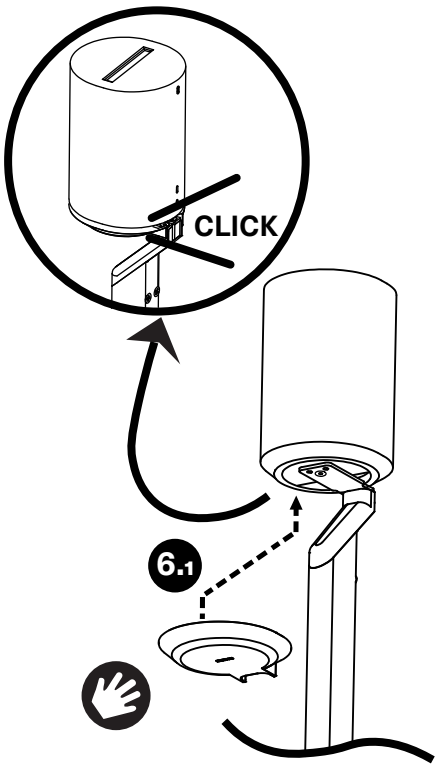

A  x3	B  x4	C  x4	D  x4	E  x1	F  x1
--	--	--	--	--	--

4

5

6

!

	A	M5 12mm Button Head Hex Drive Screw / Bolt
	B	M6 Metal Leg (Longer Version)
	C	M6 Nut
	D	M6 Plastic + Rubber Leg
	E	M5 12mm Countersunk Head Hex Drive Screw / Bolt
	F	3mm Hex Key Wrench
PRE-INSTALLED		
	G	M5 12mm Countersunk Head Hex Drive Screw / Bolt (2 NOS)
	H	M5 10mm Countersunk Head Hex Drive Screw / Bolt (4 NOS)
	I	M4 10mm Countersunk Head Hex Drive Screw / Bolt (6 NOS)
	J	Power Cable