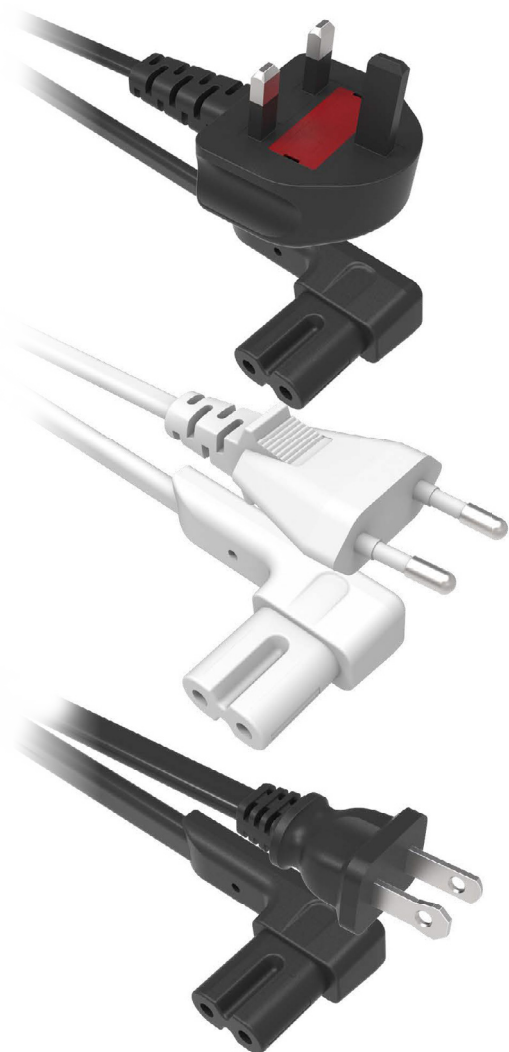

S1-LPC 5M Power Cable for Sonos Speakers

Before

After

Suitable for use with Sonos One, One SL and Play:1
The Flexson 5m Power Cable is the ultimate cabling solution, allowing more positional opportunities for your Sonos Speaker. Coming in black or white finishes to match your speaker, the 5m Power Cable is ideal for Flexson Floor Stands, replacing the existing mains cables for the Sonos Play:1 and Sonos One.

With the extra cabling length, you'll be able to find the perfect position for your Sonos speaker, replacing your old, ugly extension cables.

- Replaces the existing mains cable
- Longer length facilitates choice when positioning your Sonos speaker
- Ideal for use with Flexson floor stands
- Suitable for use with Sonos One, One SL and Play:1

	White	Black		
UK Product Code	FLXS15M1011UK	FLXS15M1021UK		
UK UPC Number	5057964000022	5057964000039		
EU Product Code	FLXS15M1011EU	FLXS15M1021EU		
EU UPC Number	5057964000060	5057964000077		
US Product Code	FLXS15M1011US	FLXS15M1021US		
US UPC Number	5057964000046	5057964000053		
UK, European and US (SRP)	£14.99	€19.99	\$19.99	
Product Specifications	Height	Width	Depth	Weight
UK Retail Carton (mm)	48mm	230mm	60mm	287kg
EU/US Retail Carton (mm)	745mm	220mm	80mm	285kg
Carton Contents	1 x Cable			
Country of Manufacture	China	Outer Carton Quantity	x 4 x 32	