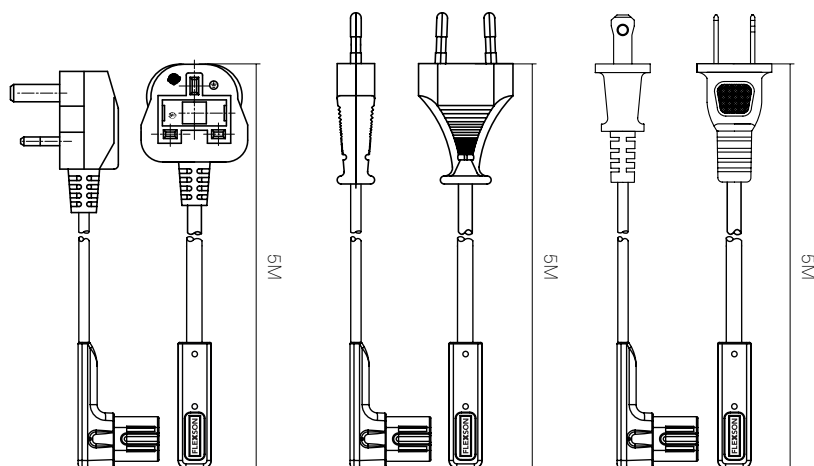

S1-LPC 5M Power Cable for Sonos Speakers

Before

After

Suitable for use with Sonos One, One SL and Play:1
The Flexson 5m Power Cable is the ultimate cabling solution, allowing more positional opportunities for your Sonos Speaker. Coming in black or white finishes to match your speaker, the 5m Power Cable is ideal for Flexson Floor Stands, replacing the existing mains cables for the Sonos Play:1 and Sonos One.

With the extra cabling length, you'll be able to find the perfect position for your Sonos speaker, replacing your old, ugly extension cables.

- Replaces the existing mains cable
- Longer length facilitates choice when positioning your Sonos speaker
- Ideal for use with Flexson floor stands
- Suitable for use with Sonos One, One SL and Play:1

	White	Black		
UK Product Code	FLXS15M1011UK	FLXS15M1021UK		
UK UPC Number	5057964000022	5057964000039		
EU Product Code	FLXS15M1011EU	FLXS15M1021EU		
EU UPC Number	5057964000060	5057964000077		
US Product Code	FLXS15M1011US	FLXS15M1021US		
US UPC Number	5057964000046	5057964000053		
UK, European and US (SRP)	£14.99	€19.99	\$19.99	
Product Specifications	Height	Width	Depth	Weight
UK Retail Carton (mm)	48mm	230mm	60mm	287kg
EU/US Retail Carton (mm)	745mm	220mm	80mm	285kg
Carton Contents	1 x Cable			
Country of Manufacture	China	Outer Carton Quantity	x 4 x 32	