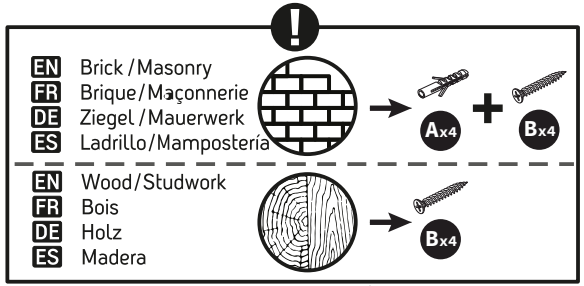

FLEXSON**E100-ACM**

ACCESSORIES FOR SONOS

A	B	C	D	E	F	G	H	I	
x4	x4	x1	x1	x1	x1	x1	x2	x2	2mm/3mm/4mm X1

EN Also required
 FR Également requis
 DE Ebenfalls benötigt
 ES También se requiere

7

8

9

- A** Plastic Wall Plug (8mm Fixing Hole 40mm Long)
- B** 5mm x 50 Long Fully Threaded Pan Headed Pozi Drive Screw
- C** Safety / Security Cable
- D** M5 Flat Washer
- E** M5 10mm Button Head Hex Drive Screw / Bolt
- F** M5 x 12mm Countersunk Head Hex-drive Screw / Bolt
- G** M4 6mm Hex Drive Grub/Set Screw
- H** M5 x 20mm Countersunk Head Hex-drive Screw / Bolt
- I** M6 x 20mm Countersunk Head Hex-drive Screw / Bolt
- 2mm / 3mm / 4mm Hex Key Wrench

- EN** Inverted Speaker mounting
- FR** Fixation inversée de l'enceinte
- DE** Umgedrehte Lautsprechermontage
- ES** Montaje de altavoz invertido