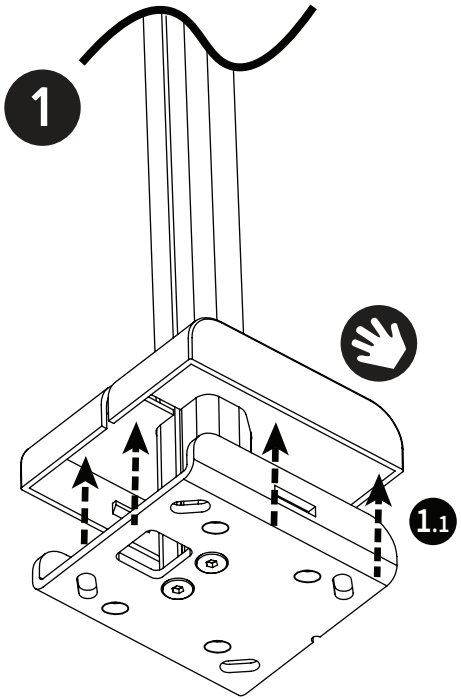

FLEXSON**E100-ACM**

ACCESSORIES FOR SONOS

A	B	C	D	E	F	G	H	I	
x4	x4	x1	x1	x1	x1	x1	x2	x2	2mm/3mm/4mm X1

EN Also required
 FR Également requis
 DE Ebenfalls benötigt
 ES También se requiere

7

8

9

- A** Plastic Wall Plug (8mm Fixing Hole 40mm Long)
- B** 5mm x 50 Long Fully Threaded Pan Headed Pozi Drive Screw
- C** Safety / Security Cable
- D** M5 Flat Washer
- E** M5 10mm Button Head Hex Drive Screw / Bolt
- F** M5 x 12mm Countersunk Head Hex-drive Screw / Bolt
- G** M4 6mm Hex Drive Grub/Set Screw
- H** M5 x 20mm Countersunk Head Hex-drive Screw / Bolt
- I** M6 x 20mm Countersunk Head Hex-drive Screw / Bolt
- 2mm / 3mm / 4mm Hex Key Wrench

- EN** Inverted Speaker mounting
- FR** Fixation inversée de l'enceinte
- DE** Umgedrehte Lautsprechermontage
- ES** Montaje de altavoz invertido