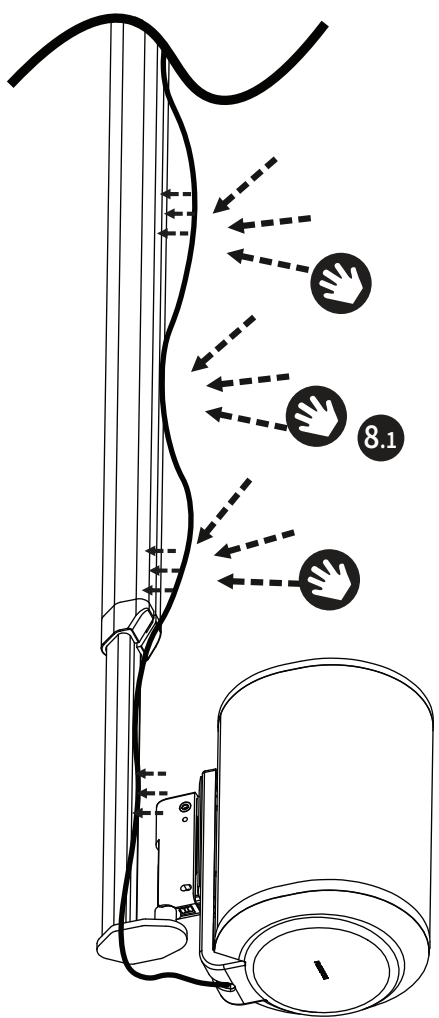

FLEXSON**E100-ACM**

ACCESSORIES FOR SONOS

A	B	C	D	E	F	G	H	I	
x4	x4	x1	x1	x1	x1	x1	x2	x2	2mm/3mm/4mm X1

EN Also required
 FR Également requis
 DE Ebenfalls benötigt
 ES También se requiere

7

8

9

- A** Plastic Wall Plug (8mm Fixing Hole 40mm Long)
- B** 5mm x 50 Long Fully Threaded Pan Headed Pozi Drive Screw
- C** Safety / Security Cable
- D** M5 Flat Washer
- E** M5 10mm Button Head Hex Drive Screw / Bolt
- F** M5 x 12mm Countersunk Head Hex-drive Screw / Bolt
- G** M4 6mm Hex Drive Grub/Set Screw
- H** M5 x 20mm Countersunk Head Hex-drive Screw / Bolt
- I** M6 x 20mm Countersunk Head Hex-drive Screw / Bolt
- 2mm / 3mm / 4mm Hex Key Wrench

- EN** Inverted Speaker mounting
- FR** Fixation inversée de l'enceinte
- DE** Umgedrehte Lautsprechermontage
- ES** Montaje de altavoz invertido