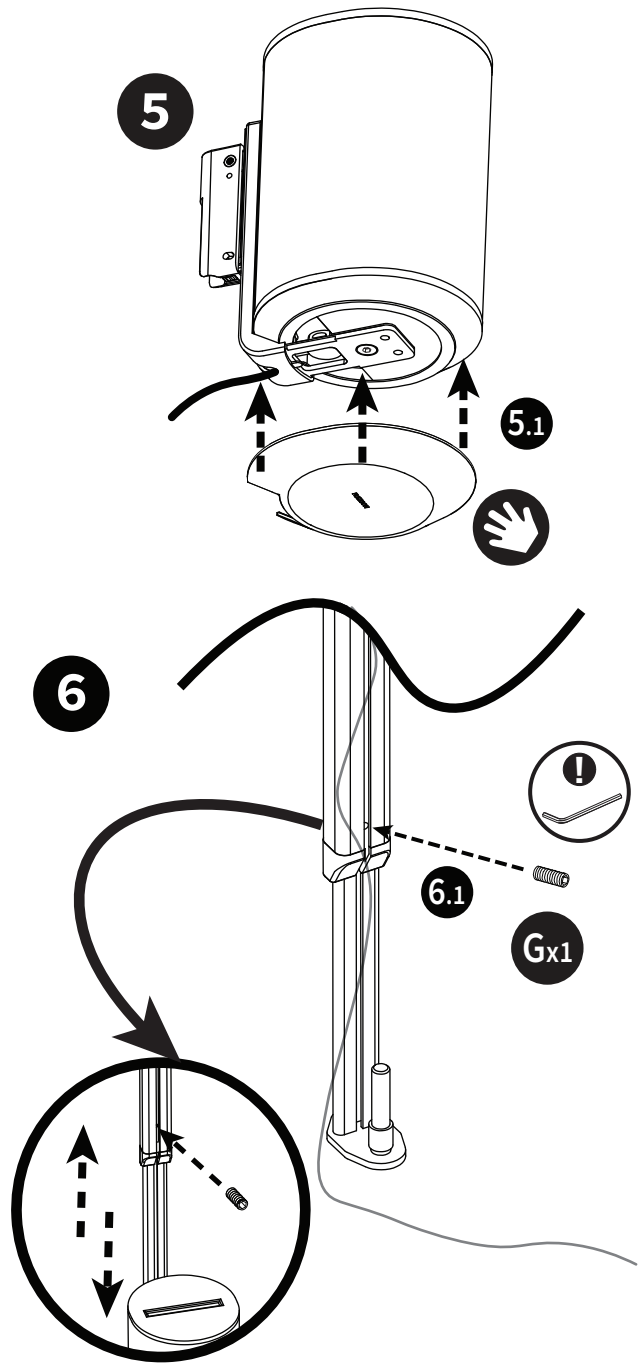

FLEXSON**E100-ACM**

ACCESSORIES FOR SONOS

A	B	C	D	E	F	G	H	I	
x4	x4	x1	x1	x1	x1	x1	x2	x2	2mm/3mm/4mm X1

EN Also required
 FR Également requis
 DE Ebenfalls benötigt
 ES También se requiere

7

8

9

- A** Plastic Wall Plug (8mm Fixing Hole 40mm Long)
- B** 5mm x 50 Long Fully Threaded Pan Headed Pozi Drive Screw
- C** Safety / Security Cable
- D** M5 Flat Washer
- E** M5 10mm Button Head Hex Drive Screw / Bolt
- F** M5 x 12mm Countersunk Head Hex-drive Screw / Bolt
- G** M4 6mm Hex Drive Grub/Set Screw
- H** M5 x 20mm Countersunk Head Hex-drive Screw / Bolt
- I** M6 x 20mm Countersunk Head Hex-drive Screw / Bolt
- 2mm / 3mm / 4mm Hex Key Wrench

- EN** Inverted Speaker mounting
- FR** Fixation inversée de l'enceinte
- DE** Umgedrehte Lautsprechermontage
- ES** Montaje de altavoz invertido