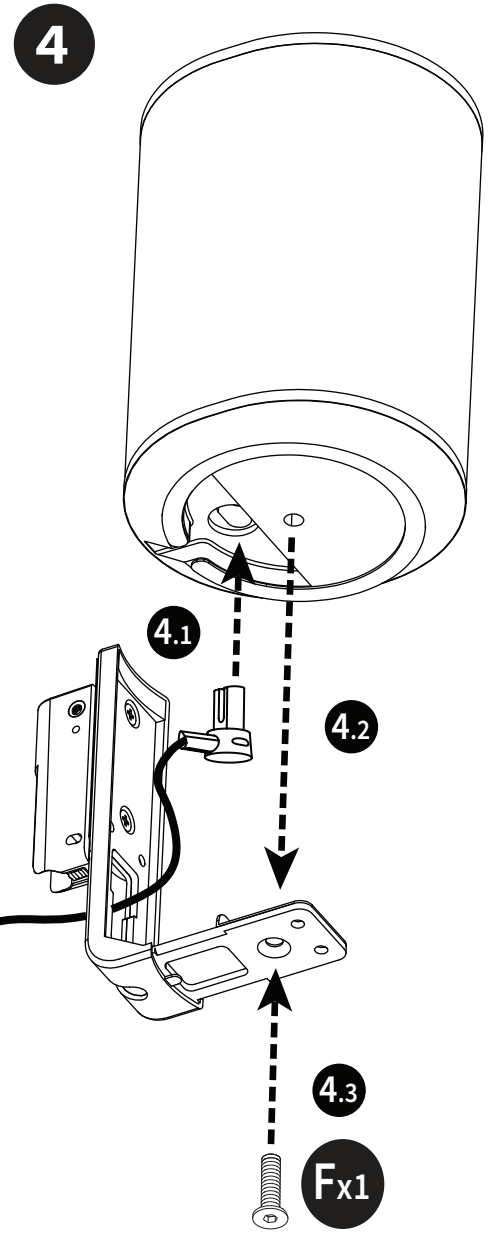

FLEXSON**E100-ACM**

ACCESSORIES FOR SONOS

A	B	C	D	E	F	G	H	I	
x4	x4	x1	x1	x1	x1	x1	x2	x2	2mm/3mm/4mm X1

EN Also required
 FR Également requis
 DE Ebenfalls benötigt
 ES También se requiere

7

8

9

- A** Plastic Wall Plug (8mm Fixing Hole 40mm Long)
- B** 5mm x 50 Long Fully Threaded Pan Headed Pozi Drive Screw
- C** Safety / Security Cable
- D** M5 Flat Washer
- E** M5 10mm Button Head Hex Drive Screw / Bolt
- F** M5 x 12mm Countersunk Head Hex-drive Screw / Bolt
- G** M4 6mm Hex Drive Grub/Set Screw
- H** M5 x 20mm Countersunk Head Hex-drive Screw / Bolt
- I** M6 x 20mm Countersunk Head Hex-drive Screw / Bolt
- 2mm / 3mm / 4mm Hex Key Wrench

- EN** Inverted Speaker mounting
- FR** Fixation inversée de l'enceinte
- DE** Umgedrehte Lautsprechermontage
- ES** Montaje de altavoz invertido