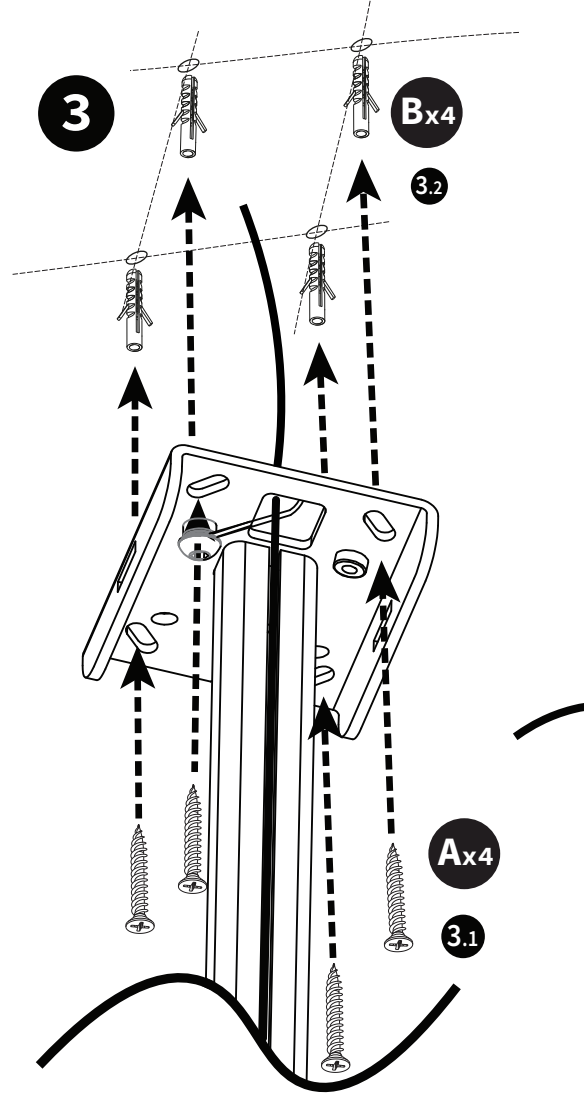

FLEXSON**E100-ACM**

ACCESSORIES FOR SONOS

A	B	C	D	E	F	G	H	I	
x4	x4	x1	x1	x1	x1	x1	x2	x2	2mm/3mm/4mm X1

EN Also required
 FR Également requis
 DE Ebenfalls benötigt
 ES También se requiere

7

8

9

- A** Plastic Wall Plug (8mm Fixing Hole 40mm Long)
- B** 5mm x 50 Long Fully Threaded Pan Headed Pozi Drive Screw
- C** Safety / Security Cable
- D** M5 Flat Washer
- E** M5 10mm Button Head Hex Drive Screw / Bolt
- F** M5 x 12mm Countersunk Head Hex-drive Screw / Bolt
- G** M4 6mm Hex Drive Grub/Set Screw
- H** M5 x 20mm Countersunk Head Hex-drive Screw / Bolt
- I** M6 x 20mm Countersunk Head Hex-drive Screw / Bolt
- 2mm / 3mm / 4mm Hex Key Wrench

- EN** Inverted Speaker mounting
- FR** Fixation inversée de l'enceinte
- DE** Umgedrehte Lautsprechermontage
- ES** Montaje de altavoz invertido