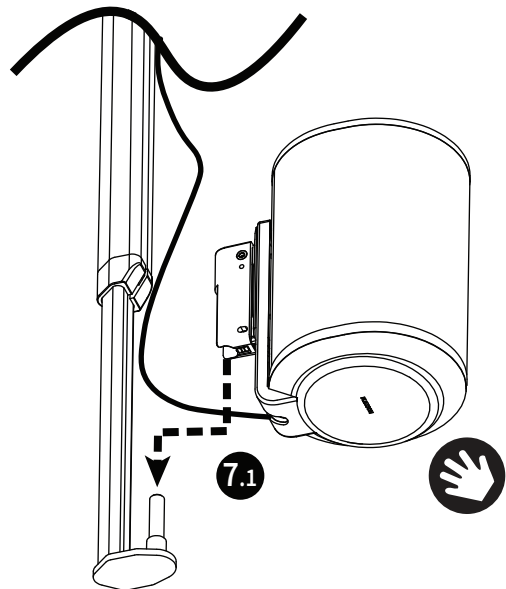

FLEXSON**E100-ACM**

ACCESSORIES FOR SONOS

A	B	C	D	E	F	G	H	I	
x4	x4	x1	x1	x1	x1	x1	x2	x2	2mm/3mm/4mm X1

EN Also required
 FR Également requis
 DE Ebenfalls benötigt
 ES También se requiere

7

8

9

- A** Plastic Wall Plug (8mm Fixing Hole 40mm Long)
- B** 5mm x 50 Long Fully Threaded Pan Headed Pozi Drive Screw
- C** Safety / Security Cable
- D** M5 Flat Washer
- E** M5 10mm Button Head Hex Drive Screw / Bolt
- F** M5 x 12mm Countersunk Head Hex-drive Screw / Bolt
- G** M4 6mm Hex Drive Grub/Set Screw
- H** M5 x 20mm Countersunk Head Hex-drive Screw / Bolt
- I** M6 x 20mm Countersunk Head Hex-drive Screw / Bolt
- 2mm / 3mm / 4mm Hex Key Wrench

- EN** Inverted Speaker mounting
- FR** Fixation inversée de l'enceinte
- DE** Umgedrehte Lautsprechermontage
- ES** Montaje de altavoz invertido