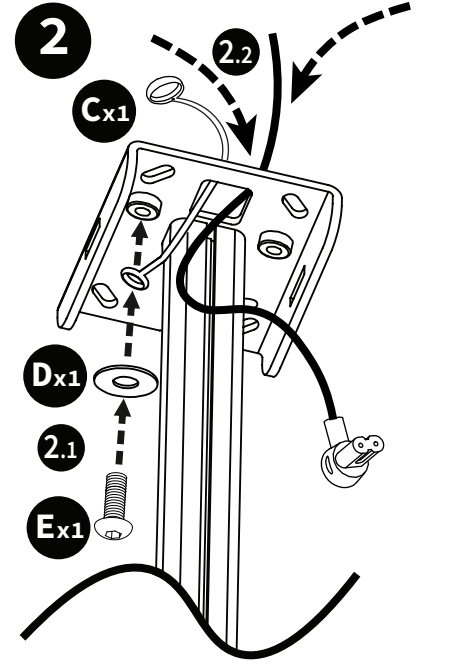

FLEXSON**E100-ACM**

ACCESSORIES FOR SONOS

A	B	C	D	E	F	G	H	I	
x4	x4	x1	x1	x1	x1	x1	x2	x2	2mm/3mm/4mm X1

EN Also required
 FR Également requis
 DE Ebenfalls benötigt
 ES También se requiere

7

8

9

- A** Plastic Wall Plug (8mm Fixing Hole 40mm Long)
- B** 5mm x 50 Long Fully Threaded Pan Headed Pozi Drive Screw
- C** Safety / Security Cable
- D** M5 Flat Washer
- E** M5 10mm Button Head Hex Drive Screw / Bolt
- F** M5 x 12mm Countersunk Head Hex-drive Screw / Bolt
- G** M4 6mm Hex Drive Grub/Set Screw
- H** M5 x 20mm Countersunk Head Hex-drive Screw / Bolt
- I** M6 x 20mm Countersunk Head Hex-drive Screw / Bolt
- 2mm / 3mm / 4mm Hex Key Wrench

- EN** Inverted Speaker mounting
- FR** Fixation inversée de l'enceinte
- DE** Umgedrehte Lautsprechermontage
- ES** Montaje de altavoz invertido