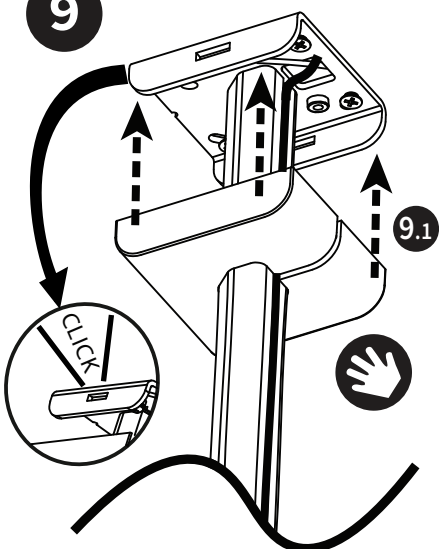

FLEXSON**E100-ACM**

ACCESSORIES FOR SONOS

A	B	C	D	E	F	G	H	I	
x4	x4	x1	x1	x1	x1	x1	x2	x2	2mm/3mm/4mm X1

EN Also required
 FR Également requis
 DE Ebenfalls benötigt
 ES También se requiere

7

8

9

- A** Plastic Wall Plug (8mm Fixing Hole 40mm Long)
- B** 5mm x 50 Long Fully Threaded Pan Headed Pozi Drive Screw
- C** Safety / Security Cable
- D** M5 Flat Washer
- E** M5 10mm Button Head Hex Drive Screw / Bolt
- F** M5 x 12mm Countersunk Head Hex-drive Screw / Bolt
- G** M4 6mm Hex Drive Grub/Set Screw
- H** M5 x 20mm Countersunk Head Hex-drive Screw / Bolt
- I** M6 x 20mm Countersunk Head Hex-drive Screw / Bolt
- 2mm / 3mm / 4mm Hex Key Wrench

- EN** Inverted Speaker mounting
- FR** Fixation inversée de l'enceinte
- DE** Umgedrehte Lautsprechermontage
- ES** Montaje de altavoz invertido