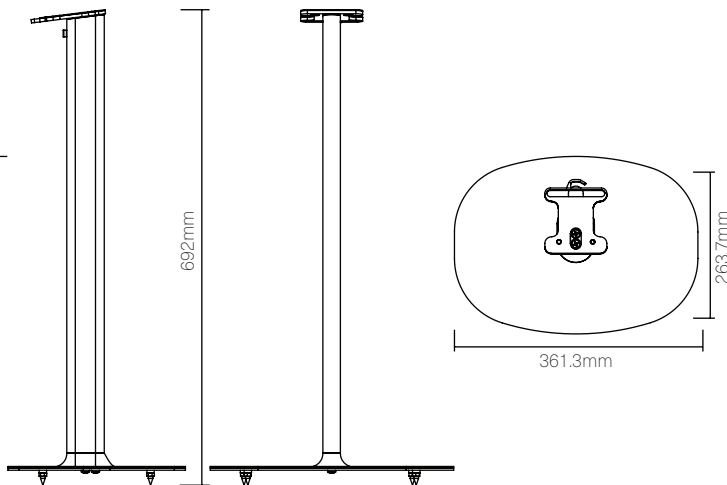

Floor stand for **Era 300**

This Flexson Floor Stand is built to hold your Sonos Era 300 speaker at the ideal listening height. When upright, this stand has room to accommodate both the power and network cable if required, with neat routing for both at the base.

Like all Flexson products, this Floor Stand for the Sonos Era 300 is precision engineered, and quick and easy to assemble.

- Built at optimum listening height
- Quick and easy assembly
- Designed to colour match your Sonos speaker
- Integrated cable track for neat cable management
- Weighted base for enhanced stability
- Crafted specifically to support the Sonos Era 300 speaker

	White		Black	
EU Product Code	FLXE300FS1011		FLXE300FS1021	
EU EAN-13 Barcode	5057964002804		5057964002811	
UK, European and US (SRP)	£109.99	€119.99	\$119.99	
Product Specifications	Height	Width	Depth	Weight
Product Size (mm)	692mm	361.3mm	263.7mm	4.19kg
Carton Dimensions (mm)	670mm	280mm	50mm	4.4kg
Carton Contents	1 x Floor stand, 1 x instructions, 1 x fixings			
Country of Manufacture	China	Outer Carton Quantity		4