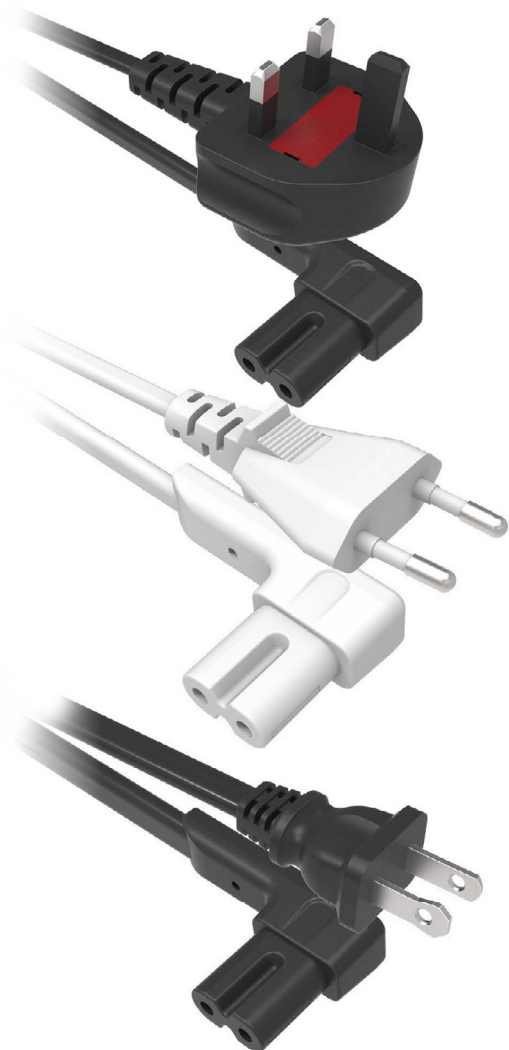

S1-SPC Short Power Cable for Sonos One, One SL and Play:1

Before

After

Flexson's Short Power Cable for Sonos One, One SL and Play:1 is a perfect solution if your speaker is close to a power socket. The standard Sonos power cable is 2 metres (6ft) long, which can leave excess trailing cable if your speaker sits close to the power socket. The Flexson Short Power Cable is a mere 35cm (13.8in) long, which allows for a far neater solution. Ideal for kitchens, tabletops and wall mounting, the Flexson Short Power Cable is a bespoke design for the speaker, complete with right-angled connector. It is available in black or white to match the Sonos One, One SL and Play:1 plus there are versions with EU, UK and US plugs.

- Only 35cm (13.8in) long – compared to standard Sonos power cable, which is 2m (6ft) long
- Eliminates ugly cable clutter
- Ideal for kitchens, tabletops and wall mounting
- Black and White versions to match your Sonos speaker
- UK, EU and US plug editions

	White	Black		
UK Product Code	FLXP1035M1011UK	FLXP1035M1021UK		
UK UPC Number	600740998669	600740998676		
EU Product Code	FLXP1035M1011EU	FLXP1035M1021EU		
EU UPC Number	600740998645	600740998652		
US Product Code	FLXP1035M1011US	FLXP1035M1021US		
US UPC Number	60074099862	600740998638		
UK, European and US (SRP)	£9.99	€19.99	\$19.99	
Product Specifications	Height	Width	Depth	Weight
UK Retail Carton (mm)	48mm	60mm	138mm	112kg
EU/US Retail Carton (mm)	25mm	60mm	138mm	70kg
Carton Contents	1 x Cable			
Country of Manufacture	China	Outer Carton Quantity	x 4 x 32	