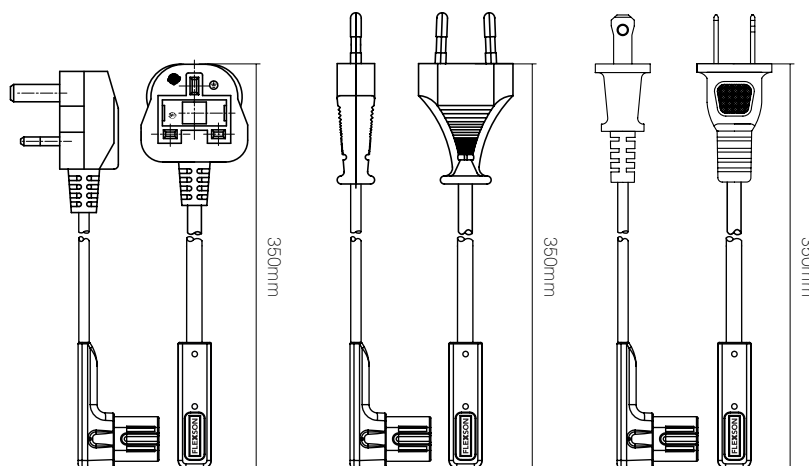

S1-SPC Short Power Cable for Sonos One, One SL and Play:1

Before

After

Flexson's Short Power Cable for Sonos One, One SL and Play:1 is a perfect solution if your speaker is close to a power socket. The standard Sonos power cable is 2 metres (6ft) long, which can leave excess trailing cable if your speaker sits close to the power socket. The Flexson Short Power Cable is a mere 35cm (13.8in) long, which allows for a far neater solution. Ideal for kitchens, tabletops and wall mounting, the Flexson Short Power Cable is a bespoke design for the speaker, complete with right-angled connector. It is available in black or white to match the Sonos One, One SL and Play:1 plus there are versions with EU, UK and US plugs.

- Only 35cm (13.8in) long – compared to standard Sonos power cable, which is 2m (6ft) long
- Eliminates ugly cable clutter
- Ideal for kitchens, tabletops and wall mounting
- Black and White versions to match your Sonos speaker
- UK, EU and US plug editions

	White	Black		
UK Product Code	FLXP1035M1011UK	FLXP1035M1021UK		
UK UPC Number	600740998669	600740998676		
EU Product Code	FLXP1035M1011EU	FLXP1035M1021EU		
EU UPC Number	600740998645	600740998652		
US Product Code	FLXP1035M1011US	FLXP1035M1021US		
US UPC Number	60074099862	600740998638		
UK, European and US (SRP)	£9.99	€19.99	\$19.99	
Product Specifications	Height	Width	Depth	Weight
UK Retail Carton (mm)	48mm	60mm	138mm	112kg
EU/US Retail Carton (mm)	25mm	60mm	138mm	70kg
Carton Contents	1 x Cable			
Country of Manufacture	China	Outer Carton Quantity	x 4 x 32	