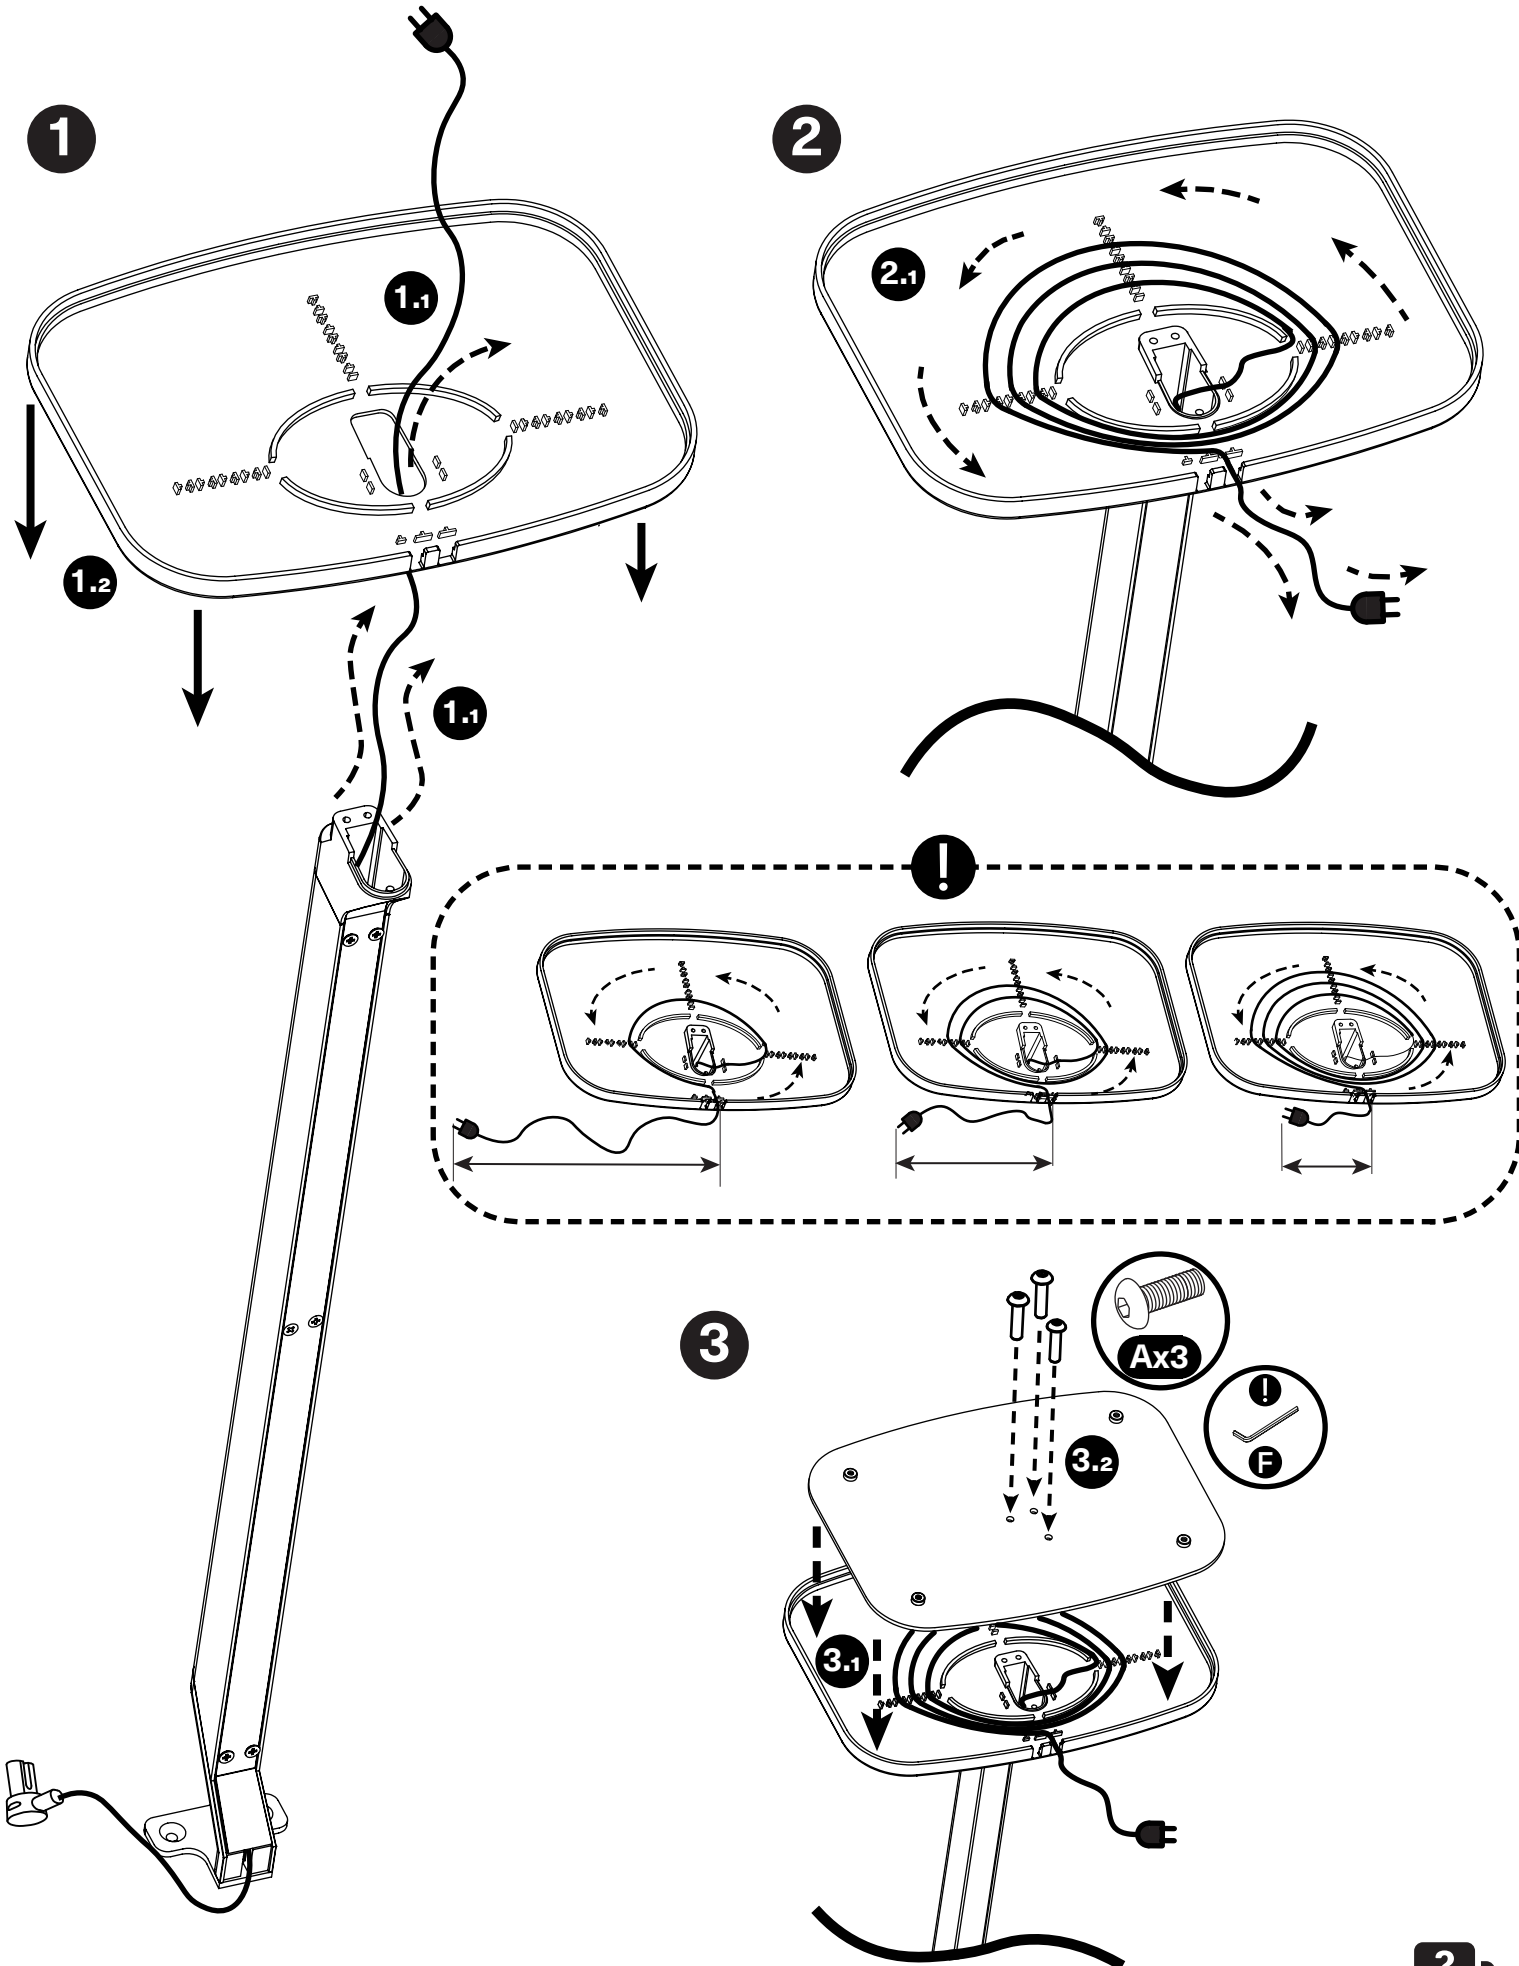

<b>A</b>	<b>B</b>	<b>C</b>	<b>D</b>	<b>E</b>	<b>F</b>
					
x3	x4	x4	x4	x2	x1

- !**
- A**  M5 12mm Button Head Hex Drive Screw / Bolt
  - B**  M6 Metal Leg (Longer Version)
  - C**  M6 Nut
  - D**  M6 Plastic + Rubber Leg
  - E**  M5 16mm Countersunk Head Hex Drive Screw / Bolt
  - F**  3mm Hex Key Wrench
- 
- PRE-INSTALLED**
- G**  M5 12mm Countersunk Head Hex Drive Screw / Bolt (2 NOS)
  - H**  M5 10mm Countersunk Head Hex Drive Screw / Bolt (4 NOS)
  - I**  M4 10mm Countersunk Head Hex Drive Screw / Bolt (6 NOS)
  - J**  Power Cable