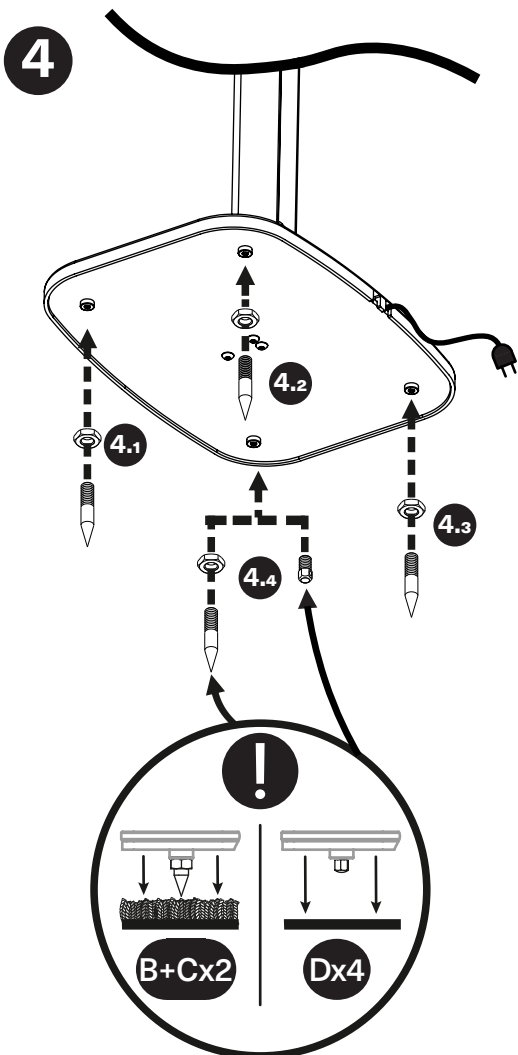

<b>A</b>	<b>B</b>	<b>C</b>	<b>D</b>	<b>E</b>	<b>F</b>
					
x3	x4	x4	x4	x2	x1

- !**
- A**  M5 12mm Button Head Hex Drive Screw / Bolt
  - B**  M6 Metal Leg (Longer Version)
  - C**  M6 Nut
  - D**  M6 Plastic + Rubber Leg
  - E**  M5 16mm Countersunk Head Hex Drive Screw / Bolt
  - F**  3mm Hex Key Wrench
- 
- PRE-INSTALLED**
- G**  M5 12mm Countersunk Head Hex Drive Screw / Bolt (2 NOS)
  - H**  M5 10mm Countersunk Head Hex Drive Screw / Bolt (4 NOS)
  - I**  M4 10mm Countersunk Head Hex Drive Screw / Bolt (6 NOS)
  - J**  Power Cable