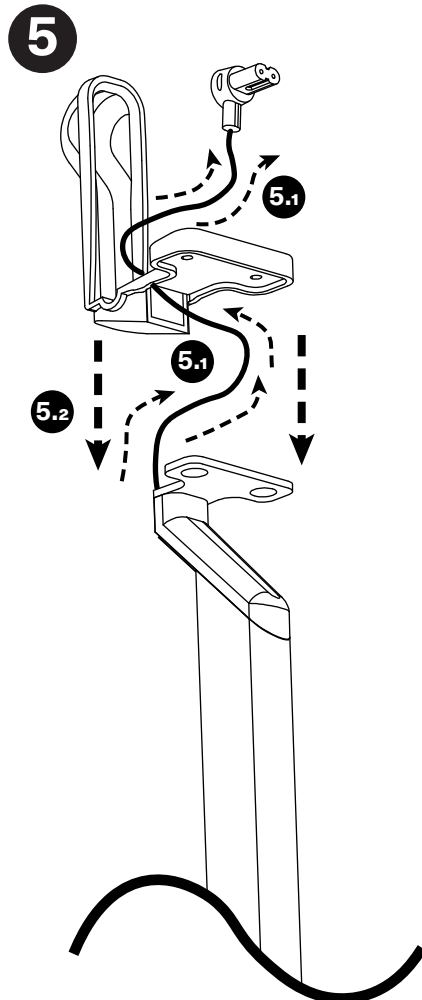

<b>A</b>	<b>B</b>	<b>C</b>	<b>D</b>	<b>E</b>	<b>F</b>
					
x3	x4	x4	x4	x2	x1

- !**
- A**  M5 12mm Button Head Hex Drive Screw / Bolt
  - B**  M6 Metal Leg (Longer Version)
  - C**  M6 Nut
  - D**  M6 Plastic + Rubber Leg
  - E**  M5 16mm Countersunk Head Hex Drive Screw / Bolt
  - F**  3mm Hex Key Wrench
- 
- PRE-INSTALLED**
- G**  M5 12mm Countersunk Head Hex Drive Screw / Bolt (2 NOS)
  - H**  M5 10mm Countersunk Head Hex Drive Screw / Bolt (4 NOS)
  - I**  M4 10mm Countersunk Head Hex Drive Screw / Bolt (6 NOS)
  - J**  Power Cable