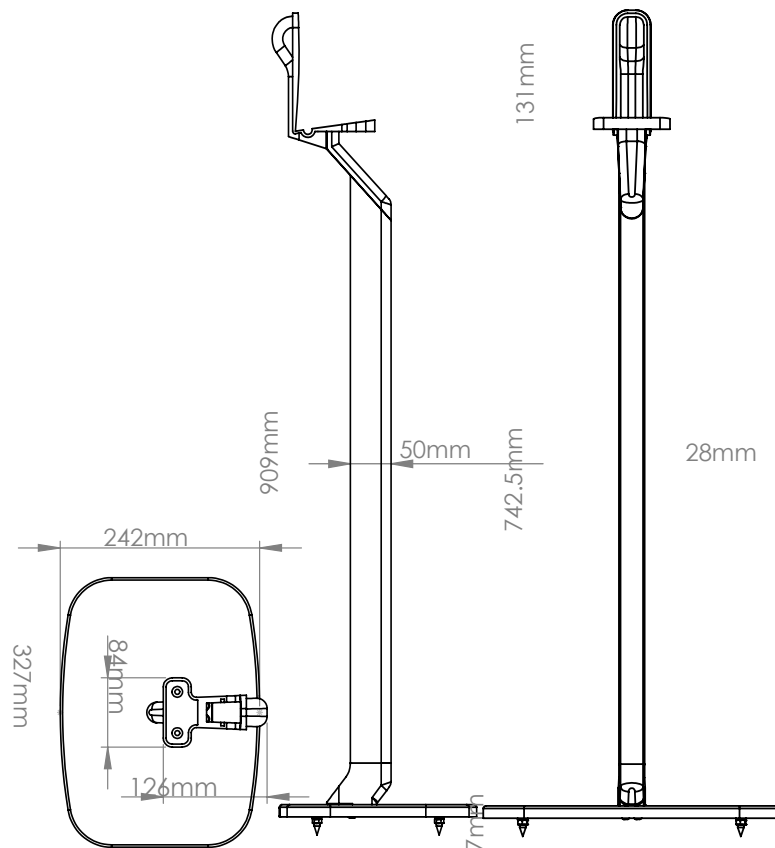

## Premium Floor Stand for Sonos Era 300

The ultimate premium accessory for the Sonos Era 300. Modern, elegant design crafted from high quality aluminium and steel, position the Sonos Era 300 at the optimum listening height

The ultimate premium accessory for the Sonos Era 300.

- Positions the speaker at the ideal height for seated listening
- Modern, elegant design crafted from high quality aluminium and steel
- Fully Enclosed smart cable management to keep cables hidden
- Built-in power extension cord, just connect and go.
- Includes adjustable carpet spikes and sound isolating feet
- Quick and easy assembly
- Available in white and black

	White	Black		
Product Code	FLXE300PFS1011	FLXE300PFS1021		
UPC Number	5057964003115	5057964003122		
UK, European and US (SRP)	£199.99	€ 219.99	\$219.99	
Product Specifications	Height	Width	Depth	Weight
Product Size (mm)	909mm	327mm	242mm	4.2KG
Carton Dimensions (mm)	770.6mm	252mm	92mm	4.7KG
Carton Contents	1 x floor stand 1 x instructions 1 x fixings 1 x cable			
Country of Manufacture	China	Outer Carton Quantity		2